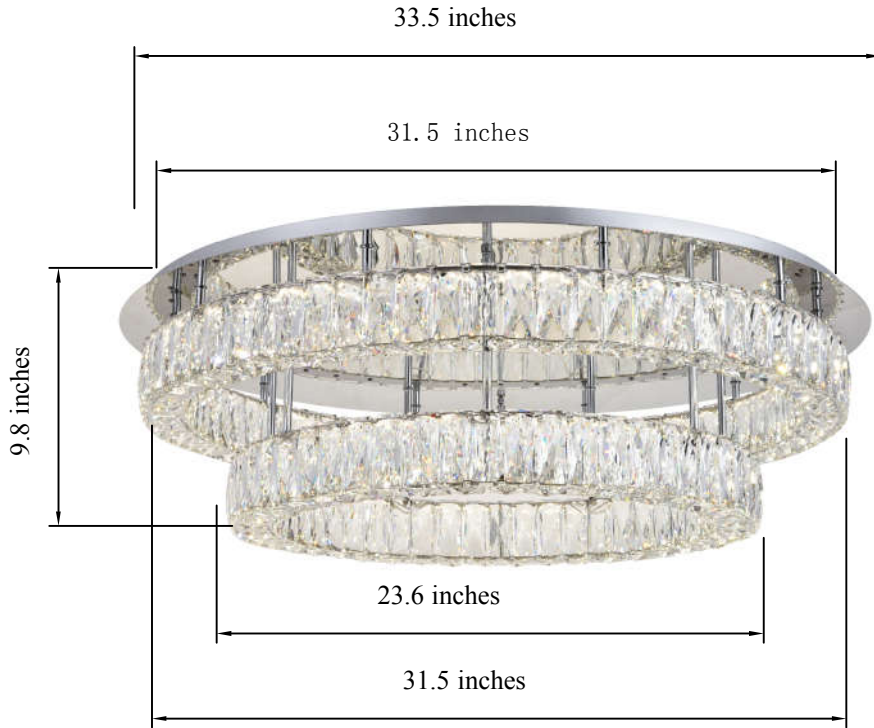

## MONROE COLLECTION

MONROE 2-Light Chrome Flush Mounts Clear Crystal

Chrome  
Item No:3503F33L2C

Gold  
Item No:3503F33L2G

Black  
Item No:3503F33L2BK

### Dimensions

Canopy Size(in)	D33.5"H1"
Chain/Rod Length	N/A
Length	N/A
Width	33.5"
Height	9.8"
Maximum Height	N/A

### Specifications

Finish	3 Finishes
Material	Stainless Steel / Crystal
Crystal Color	Clear
Type	Flush Mounts
Hanging Device	N/A
Voltage	110-125V
Dimmable	YES
Warranty	1 Year Limited
Shipment Type	Small Parcel